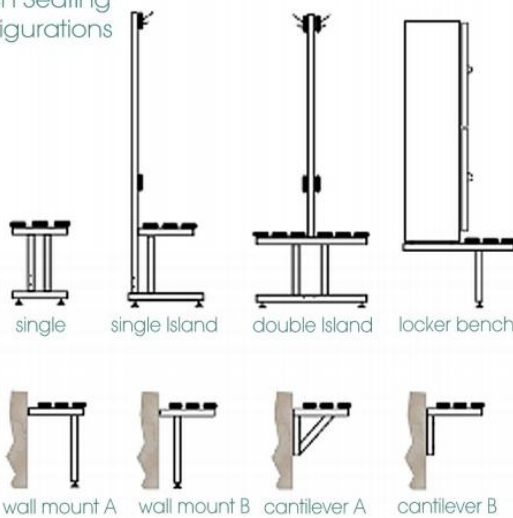

STANDARD LOCKER and BENCH CONFIGURATIONS & DIMENSIONS

DIMENSIONS

Bench Seating Configurations

Call: 01163 260060 Email: info@edgewashrooms.co.uk
Edge Design Washrooms Ltd, Image House 75 Oswin Road Leicester LE3 1HR