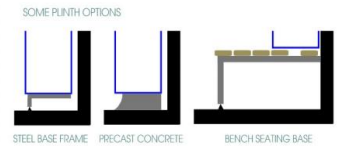

STANDARD LOCKER and BENCH CONFIGURATIONS & DIMENSIONS

DIMENSIONS

Bench Seating Configurations

Call: 01163 260060 Email: info@edgewashrooms.co.uk
Edge Design Washrooms Ltd, Image House 75 Oswin Road Leicester LE3 1HR