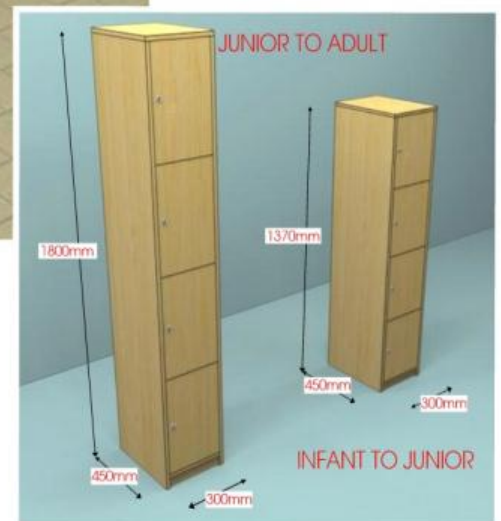

STANDARD LOCKER and BENCH CONFIGURATIONS & DIMENSIONS

DIMENSIONS

Bench Seating Configurations

Call: 01163 260060 Email: info@edgewashrooms.co.uk
Edge Design Washrooms Ltd, Image House 75 Oswin Road Leicester LE3 1HR